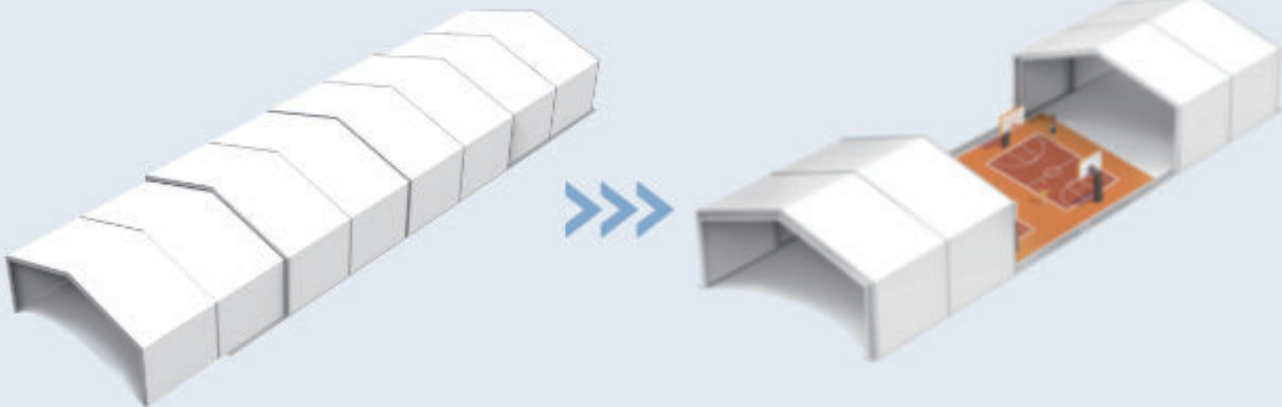

RETRACTABLE SPORTSPACE

SPAN

10 - 35m

LENGTH

Customized from min. 10m

HEIGHT

1 - 6m

Driving method

Manual or electric drive options in all occasions.

Highly customisable

Wide choice of membrane colors. Design your own tent.

Low maintenance

All aluminum parts are protected by galvanized.

+1 713-386-9281

admin@shelter-structures.com

SMART RETRACTABLE SPORTSPACE

SPAN
10 - 35m

LENGTH
10 - 160m

HEIGHT
1 - 6m