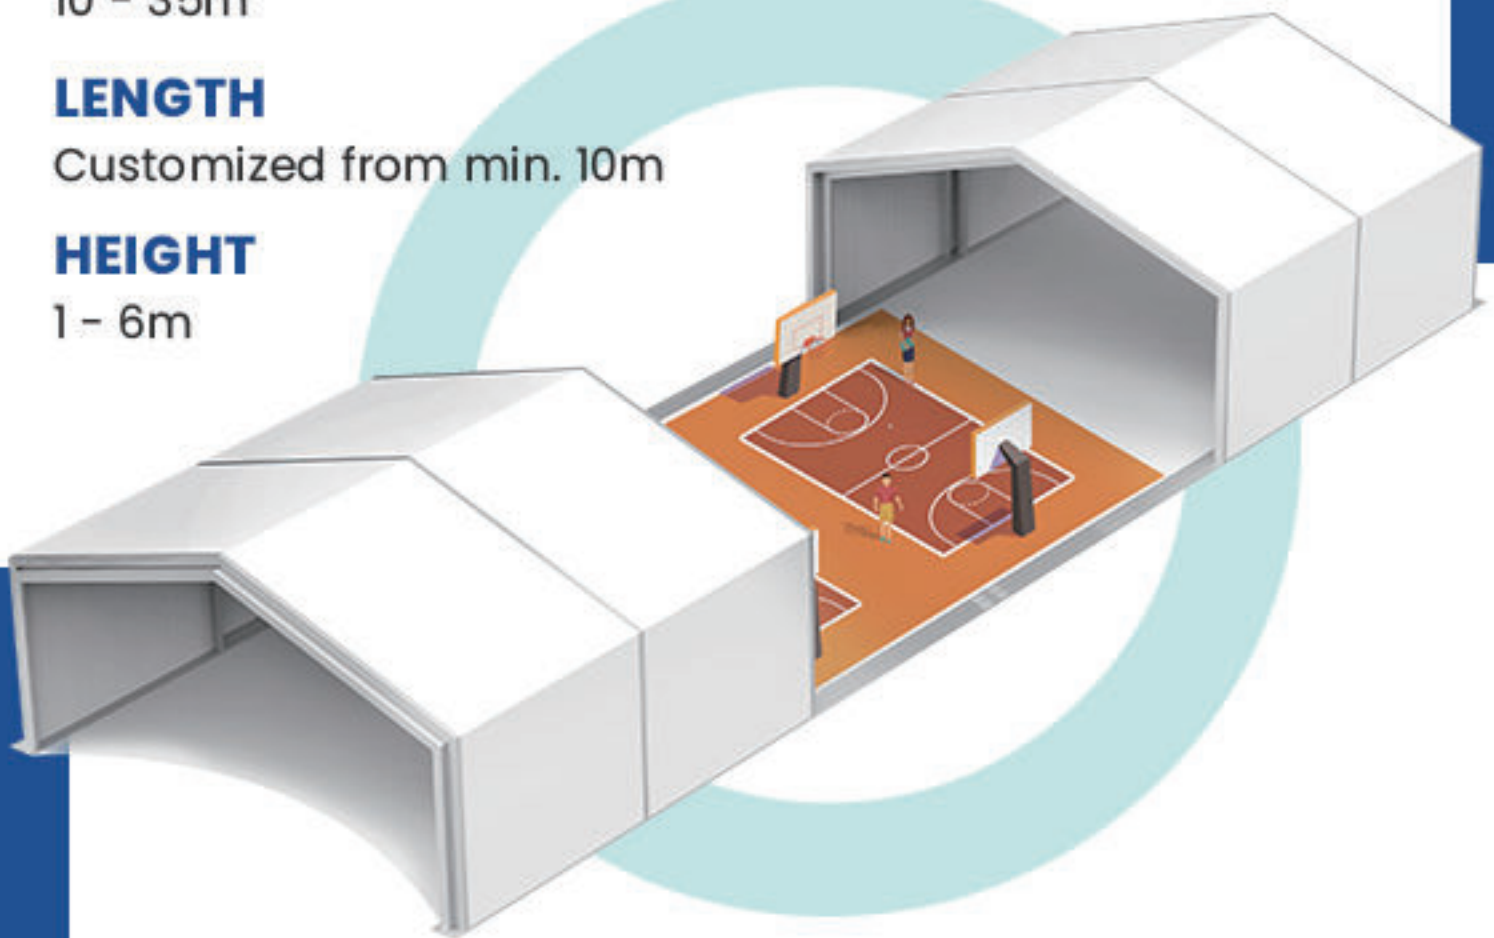

RETRACTABLE SPORTSPACE

SPAN

10 - 35m

LENGTH

Customized from min. 10m

HEIGHT

1 - 6m

Driving method

SMART RETRACTABLE SPORTSPACE

SPAN
10 - 35m

LENGTH
10 - 160m

HEIGHT
1 - 6m