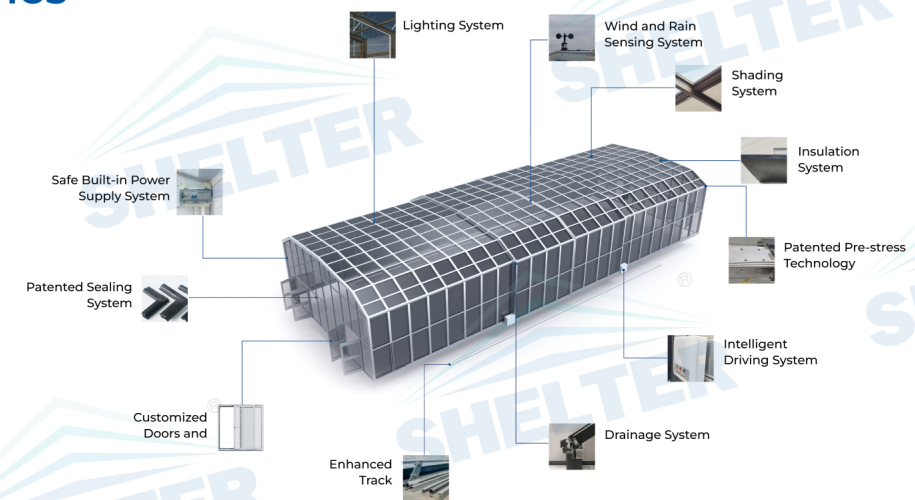

Accessories

Wall Options

- Tempered Glass Wall
- PC Panel Wall

Lighting System

- 6000K White Light Concealed Lighting
- 3000K White Light Concealed Lighting
- RGB Colorful Light Concealed Lighting

Audio-Video System

- BGM Music System
- Family Movie System
- KTV Entertainment System

Automatic Closure System

- Single-side Closure
- Double-side Closure
- Multi-side Closure

Other Accessories

- Air Conditioner
- Driving System
- Curtain