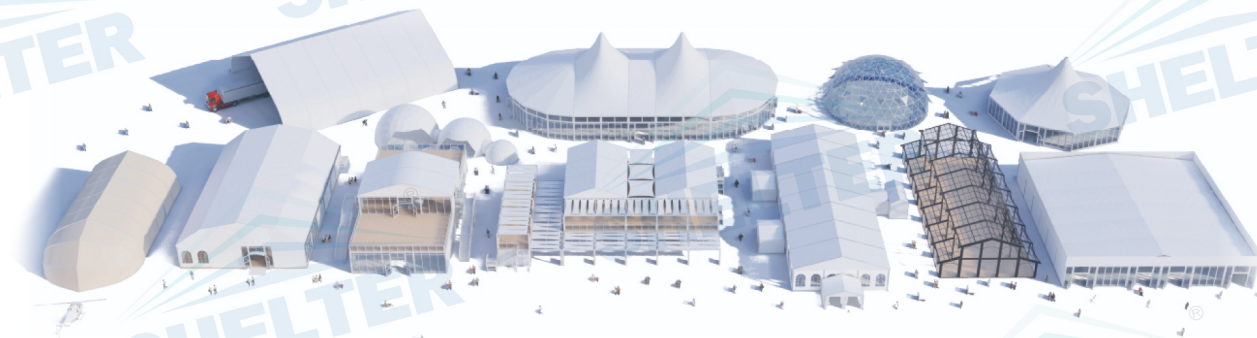

SHELTER STRUCTURES

POOL ENCLOSURE

About Us

Shelter Structures' Brand Introduction

Shelter Structures was founded in 2003 and has evolved into a global leader in the prefabricated structures industry over 20 years. With a mission to pioneer sustainable development in construction, Shelter Structures has made significant strides in innovation and product development. Nowadays, we supplied tents all over the world and has supported the Olympics, Benz, BMW and many major events and international corporations

Community Club

A community club pool enclosure serves as both a recreational and social hub, offering a protected space for various activities while also ensuring safety and comfort. Only authorized residents of the community can access the pool.

Our Belief >>

Tailor-Made Solutions Make Space Valuable

Shelter Structures

Shelter Structures is dedicated to providing globally leading outdoor space solutions, mainly producing high-quality temporary and semi-permanent modular tent systems, widely used in various outdoor festivals, commercial events, sports venues, industrial storage, military, and disaster relief areas.