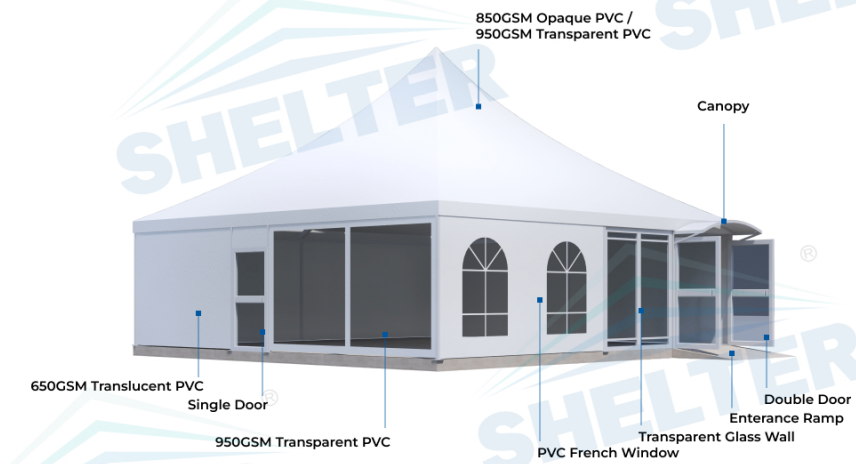

Accessories

Roof Options

- 850GSM Opaque PVC
- 950GSM Transparent PVC
- Corrugated Panel

Door Options

- PVC Door with Zipper/Rope
- Aluminum Door (Single/Double Door)
- Glass Door (Single/Double Door)
- Single Door
- Rolling Door
- Clamshell Door

Wall Options

- 650GSM Translucent PVC Fabric
- 850GSM Opaque PVC Fabric
- 950GSM Transparent PVC Fabric
- ABS Panel Wall
- Tempered Glass
- Composite Panel
- Corrugated Panel

Flooring System

- Wooden Floor
- Cassette Floor
- Stage Platform System

Window & Ventilation Options

- Glass Awning Window
- Glass Casement Window
- Glass Sliding Window
- Roll-up Window
- Extractor Fan

Other Accessories

- Air Conditioner
- Lighting
- Insulation
- Entrance Ramp
- Staircase
- Guardrail

Pagoda Tent	Span (m)	Eave Height (m)	Bay Distance (m)	Length (m)	Main Profile (mm)	Max Wind Load
	3	2.5	3.0	3.0	63*63*1.8	120 km/h
	4	2.5	4.0	4.0	63*63*1.8	120 km/h
	5	2.5	5.0	5.0	63*63*2.5	120 km/h
	7	2.6	7.0	7.0	63*122*3/5	140 km/h
	8	2.6	8.0	8.0	63*122*3/5	140 km/h
	9	2.6	9.0	9.0	63*122*3/5	140 km/h
	10	2.6	10.0	10.0	63*122*3/5	140 km/h